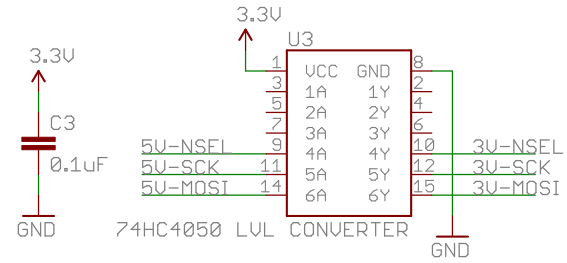

Power

74HC4050 LVL CONVERTER

Arduino

Wireless