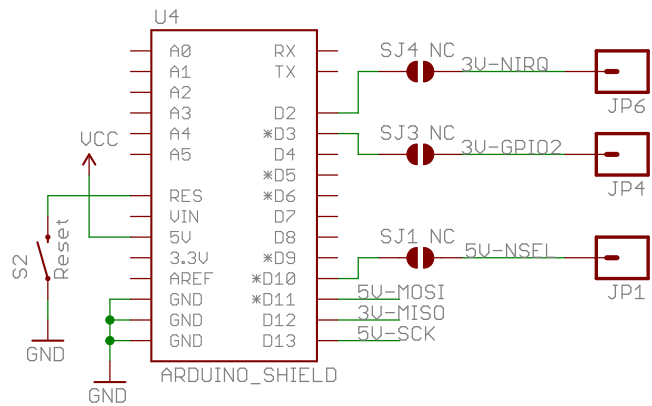

Power

74HC4050 LVL CONVERTER

Arduino

Wireless