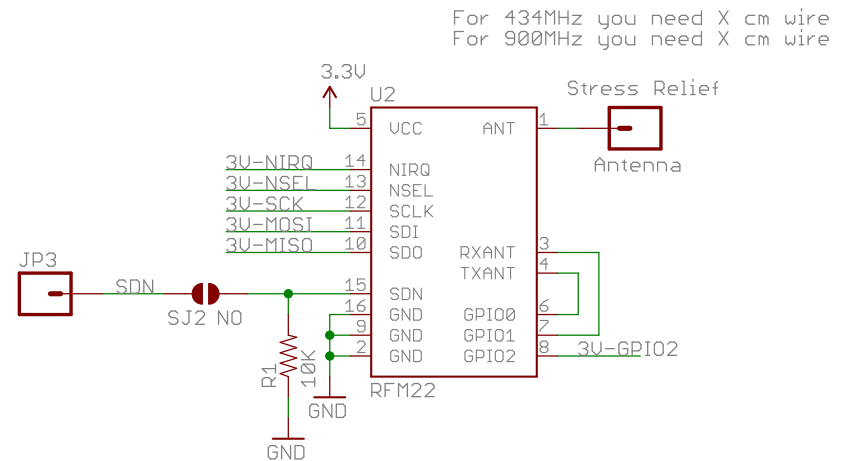

Power

74HC4050 LVL CONVERTER

Arduino

Wireless