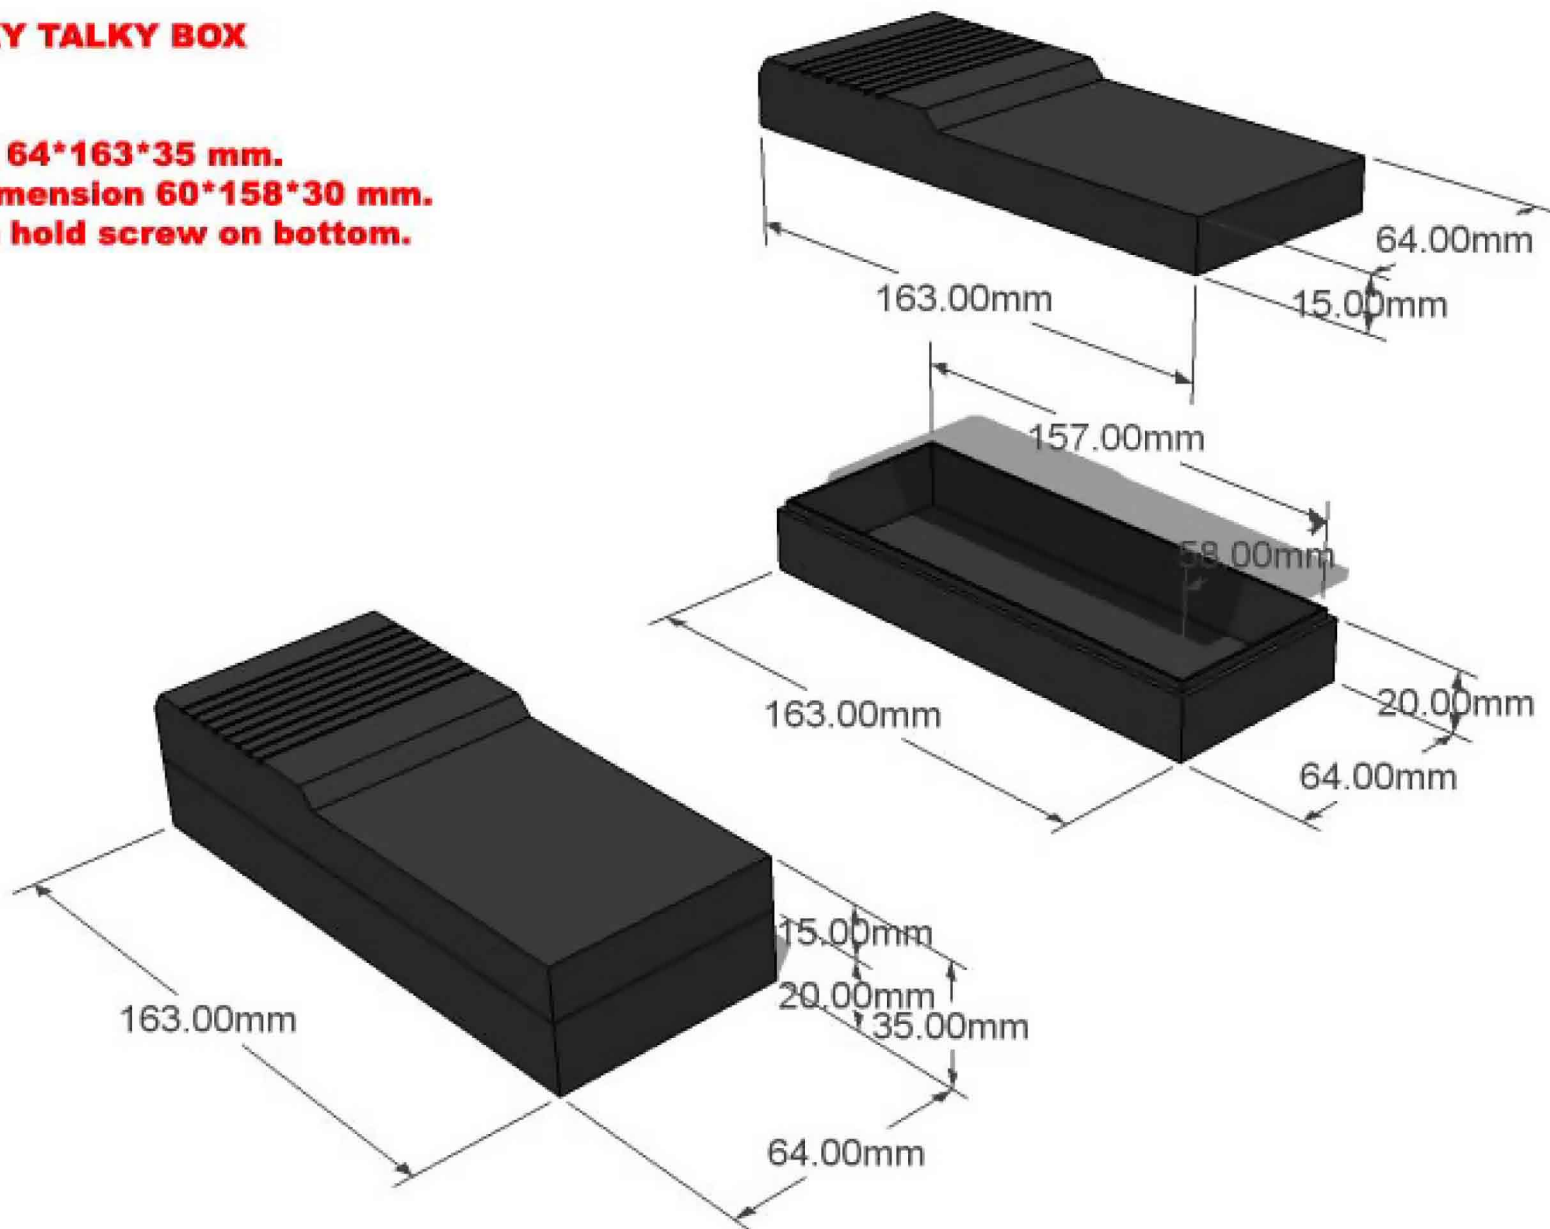

FB07: WALKY TALKY BOX

Detail:

- Dimension 64*163*35 mm.
- Internal dimension 60*158*30 mm.
- 4 points to hold screw on bottom.

FB 07