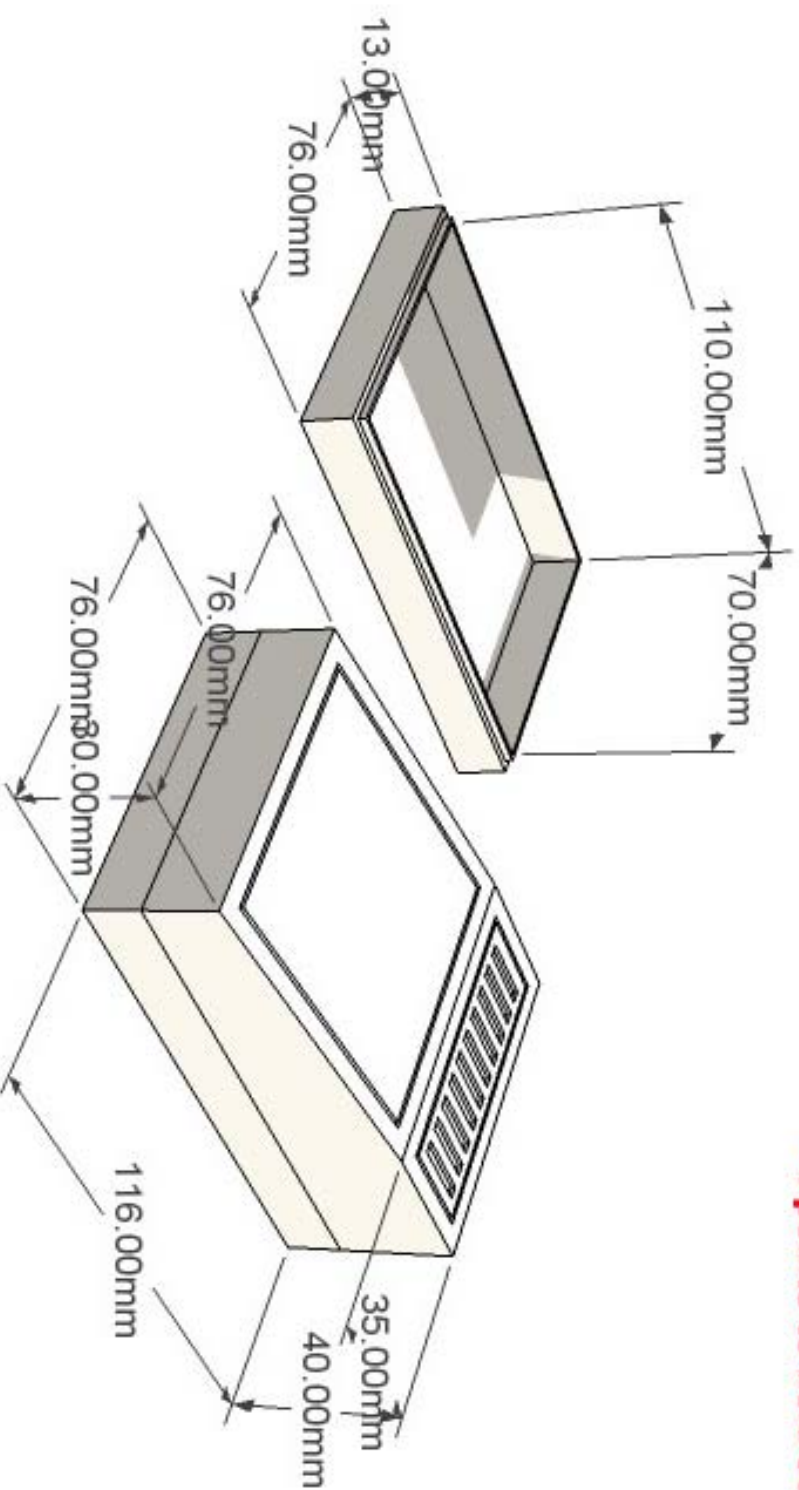

FB23: MULTIPURPOSE BOX

Detail:

- Dimension 76*116*(40,30) mm.
- Internal dimension 72*102*(37,25) mm.
- To incline for cover top
- 4 points to hold screw on top
- 4 points to hold screw on the corner of

FB 23 G